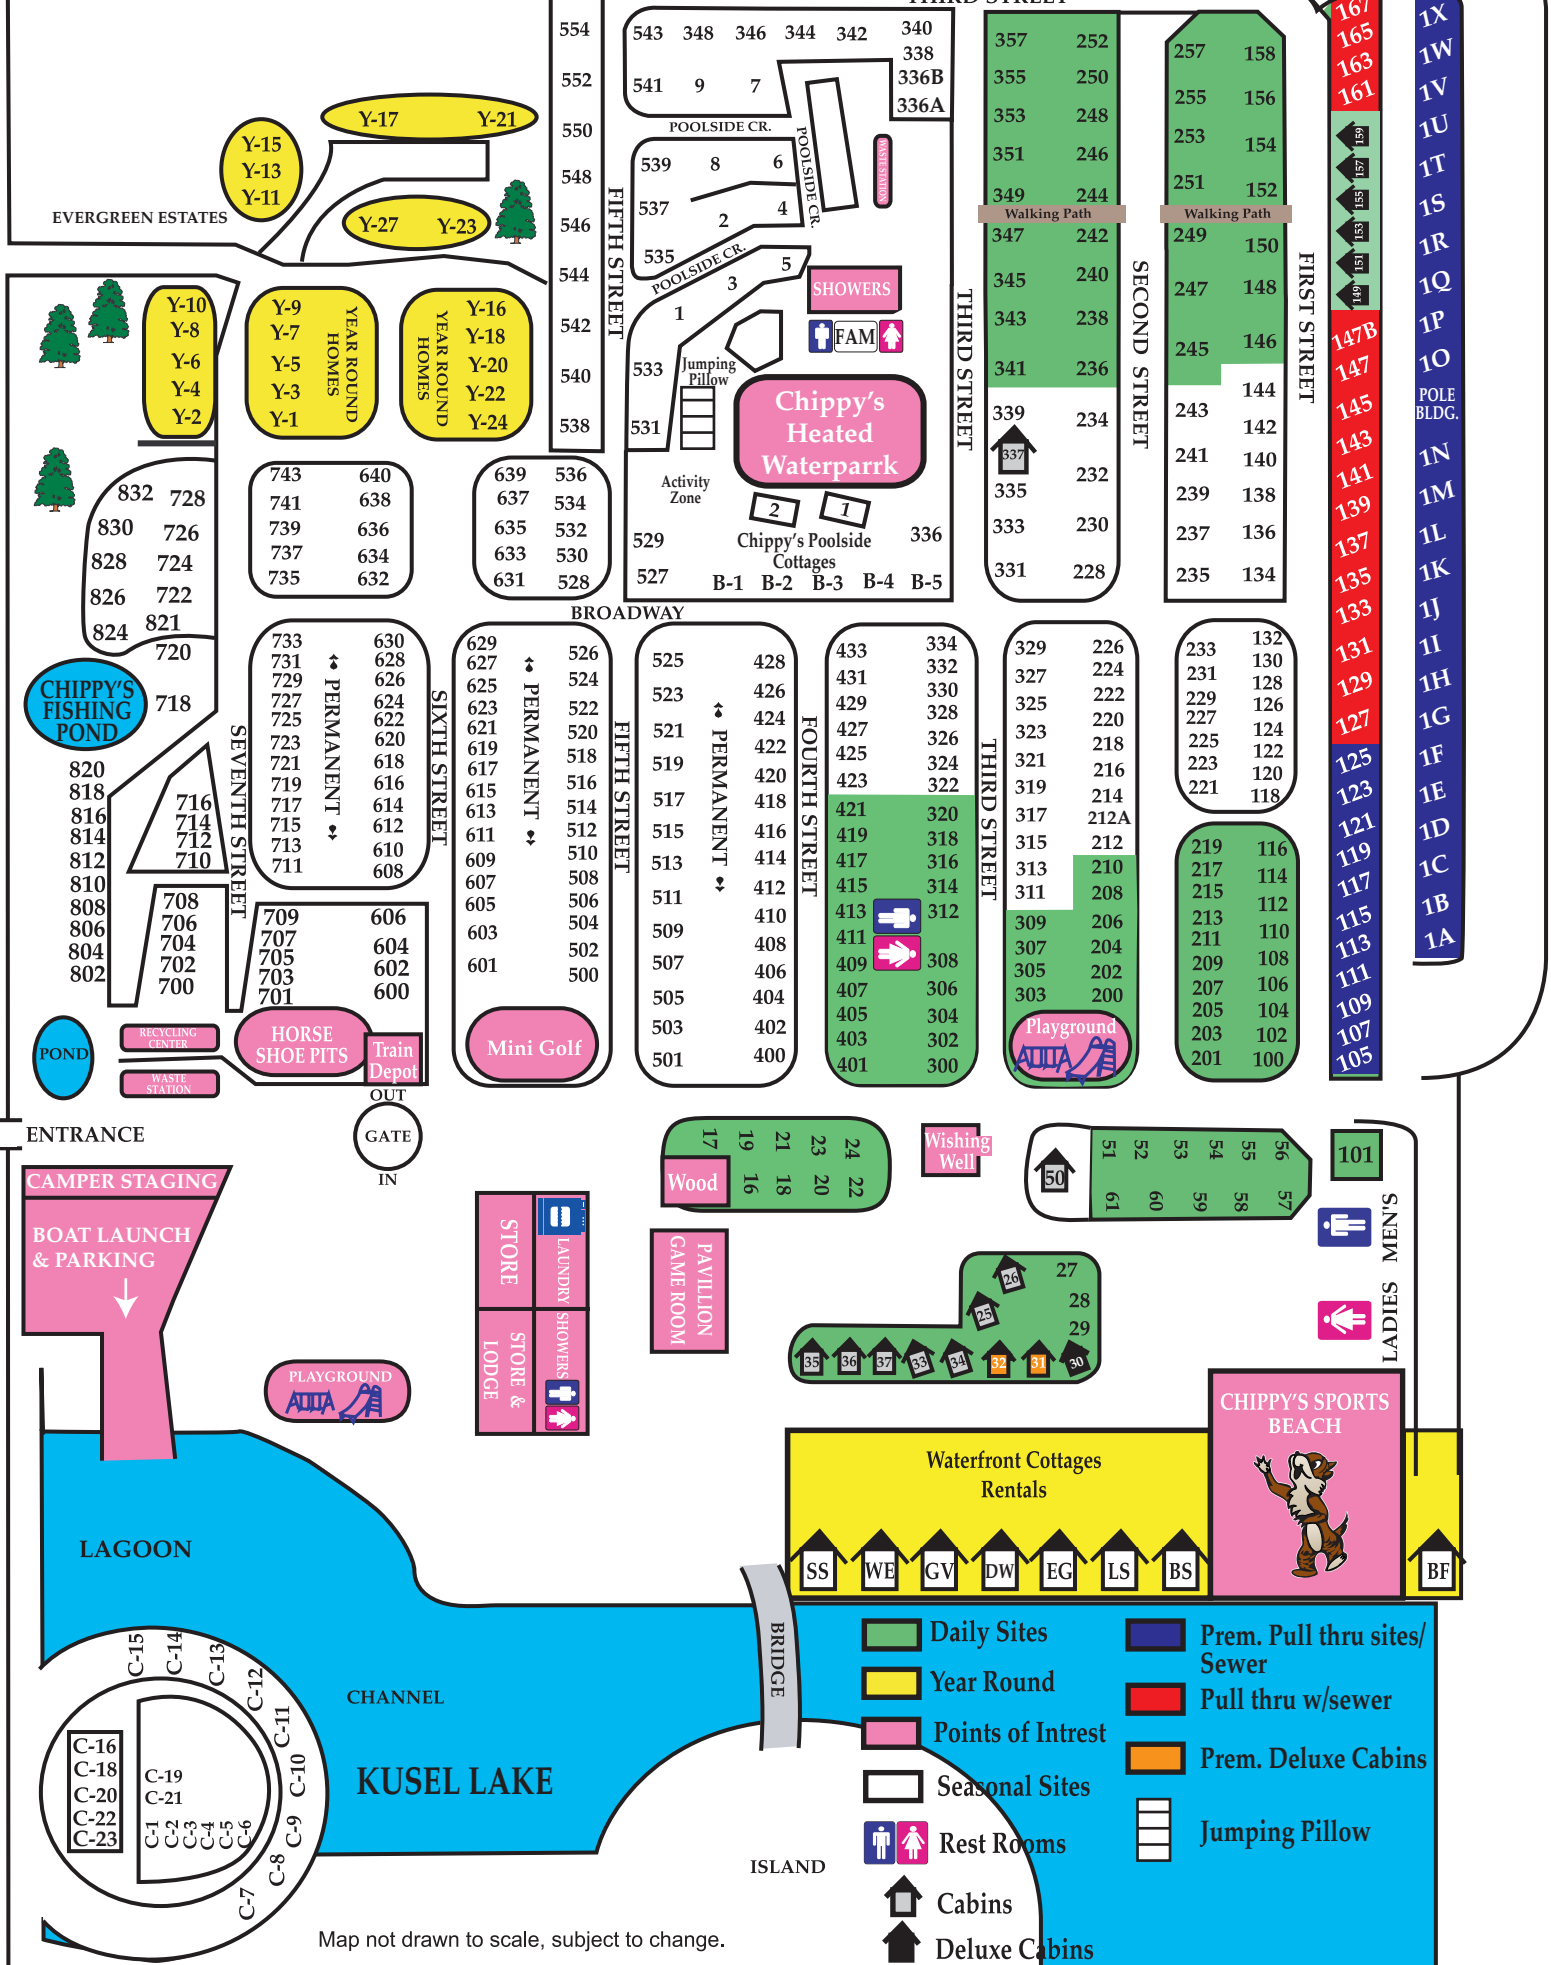

24th AVE.

Your Site

369 367 365 363 361 359 357

181 179 177 175 173 171

Pull Thru Exit

ARCHER LANE

ENTRANCE

CAMPER STAGING

BOAT LAUNCH & PARKING

LAGOON

CHANNEL
KUSEL LAKE

ISLAND

- Daily Sites
- Year Round
- Points of Intrest
- Seasonal Sites
- Rest Rooms
- Cabins
- Deluxe Cabins
- Prem. Pull thru sites/ Sewer
- Pull thru w/sewer
- Prem. Deluxe Cabins
- Jumping Pillow

Map not drawn to scale, subject to change.